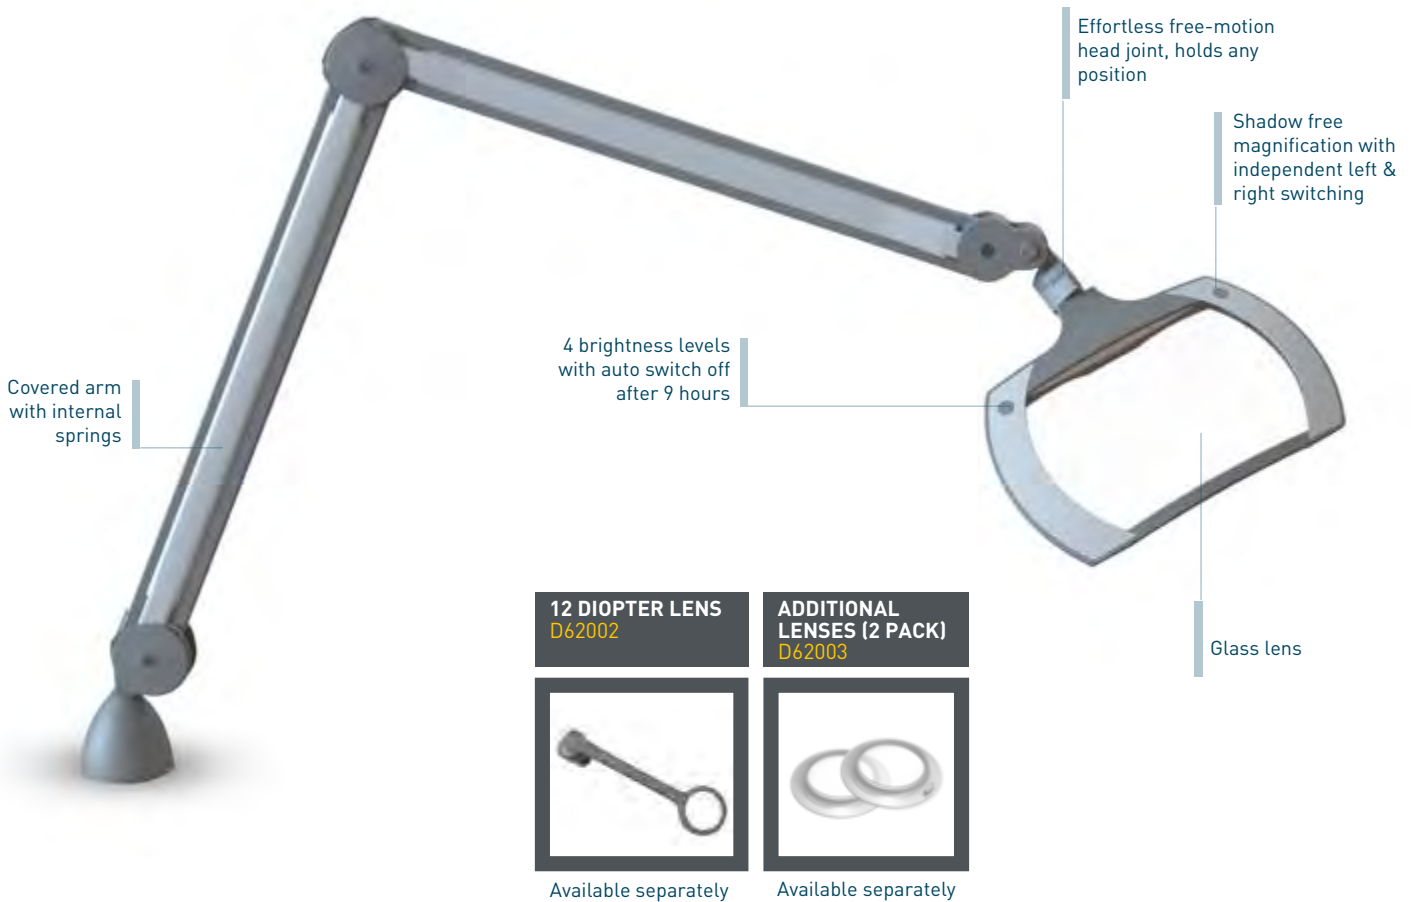

QUADRA MAGNIFIER PLUS

D/E25140

Quadra Magnifier Plus has an extra wide, 3 diopter (1.75X), rectangular glass lens, providing a superb panoramic view and precise inspection of mechanical and electrical components. High power 6,000°K daylight LEDs on both sides of the lens give shadow-free magnification, or alternatively, each side can be independently turned on or off to give 3D viewing. Heavy duty internal spring arm with side covers allows accurate and consistent positioning and an auto power off function saves energy. An optional 12 diopter (4.0X) swing arm lens and various alternative diopter suction lenses are available separately.

Technical Information

Light Output	
Light Source	32 SMD LEDs
Lumens	TBC
Lux	TBC
Colour Temperature	6,000°K daylight
Power Consumption	TBC
Product Information	
Colour	Dark Grey/ White
Reach	118cm (46.5")
Lens Size	20.3 x 12.7 cm (8" x 5")
Primary Lens Magnification	3D (1.75X)
Lens Material	Glass
Accessories	
Table Base	D52060
Floorstand	D53060 or D53070
Additional Lenses (2 pack) 4D & 6D	D62003
12 Diopter Lens	D62002