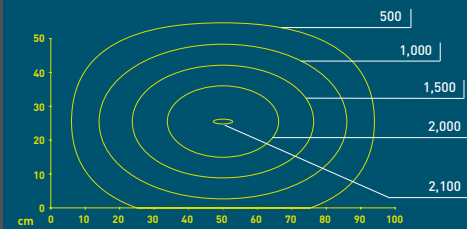

ULTRA BRIGHT SLIMLINE LED TABLE LAMP

D/E35127

Double flexible arm

Powerful LEDs

3 brightness levels

SLIMLINE TABLE BASE D52107

Available separately

This powerful, slim, LED table lamp allows a clear view over a large work area. It provides a long arm reach of 73cm (28.7") and wide, even light coverage. The daylight LEDs provide bright illumination that is dimmable. The double flexible arm allows accurate positioning. Supplied with a table clamp. An optional table base is available separately.

Lux Values (Measured at 30cm/12")
Ultra Bright Slimline LED Table Lamp - D/E35127

Technical Information

Light Output

Light Source	COB LEDs
Lumens	614 lm
Lux	2,100 Lux at 30cm (12")
Colour Temperature	6,000°K daylight
Power Consumption	9W

Product Information

Colour	Brushed Steel
Reach	73cm (28.7")

Accessories

Slimline Table Base	D52107
---------------------	--------

Dimensions

Ultra Bright Slimline LED Table Lamp
D/E35127