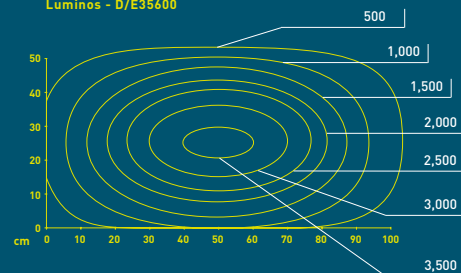

LUMINOS

D/E35600

This powerful LED lamp provides the ultimate in high light output with an exceptionally wide spread of light that is dimmable. Ideal for work benches and illuminating large surfaces. The arm has a long reach of 112cm (44.1") and can be moved easily with one hand. The shade can be positioned effortlessly, exactly where it is needed. With the addition of an optional floorstand the lamp can be easily moved for extra mobility. A piece of precision engineering, incorporating the latest high power LED technology.

Lux Values (Measured at 30cm/12")
Luminos - D/E35600

Technical Information

Light Output	
Light Source	120 SMD LEDs
Lumens	1,566 lm
Lux	3,800 Lux at 30cm (12")
Colour Temperature	6,000°K daylight
Power Consumption	24W
Product Information	
Colour	Dark Grey / White
Reach	112cm (44.1")
Accessories	
Table Base	D52060
Floorstand	D53060 or D53070