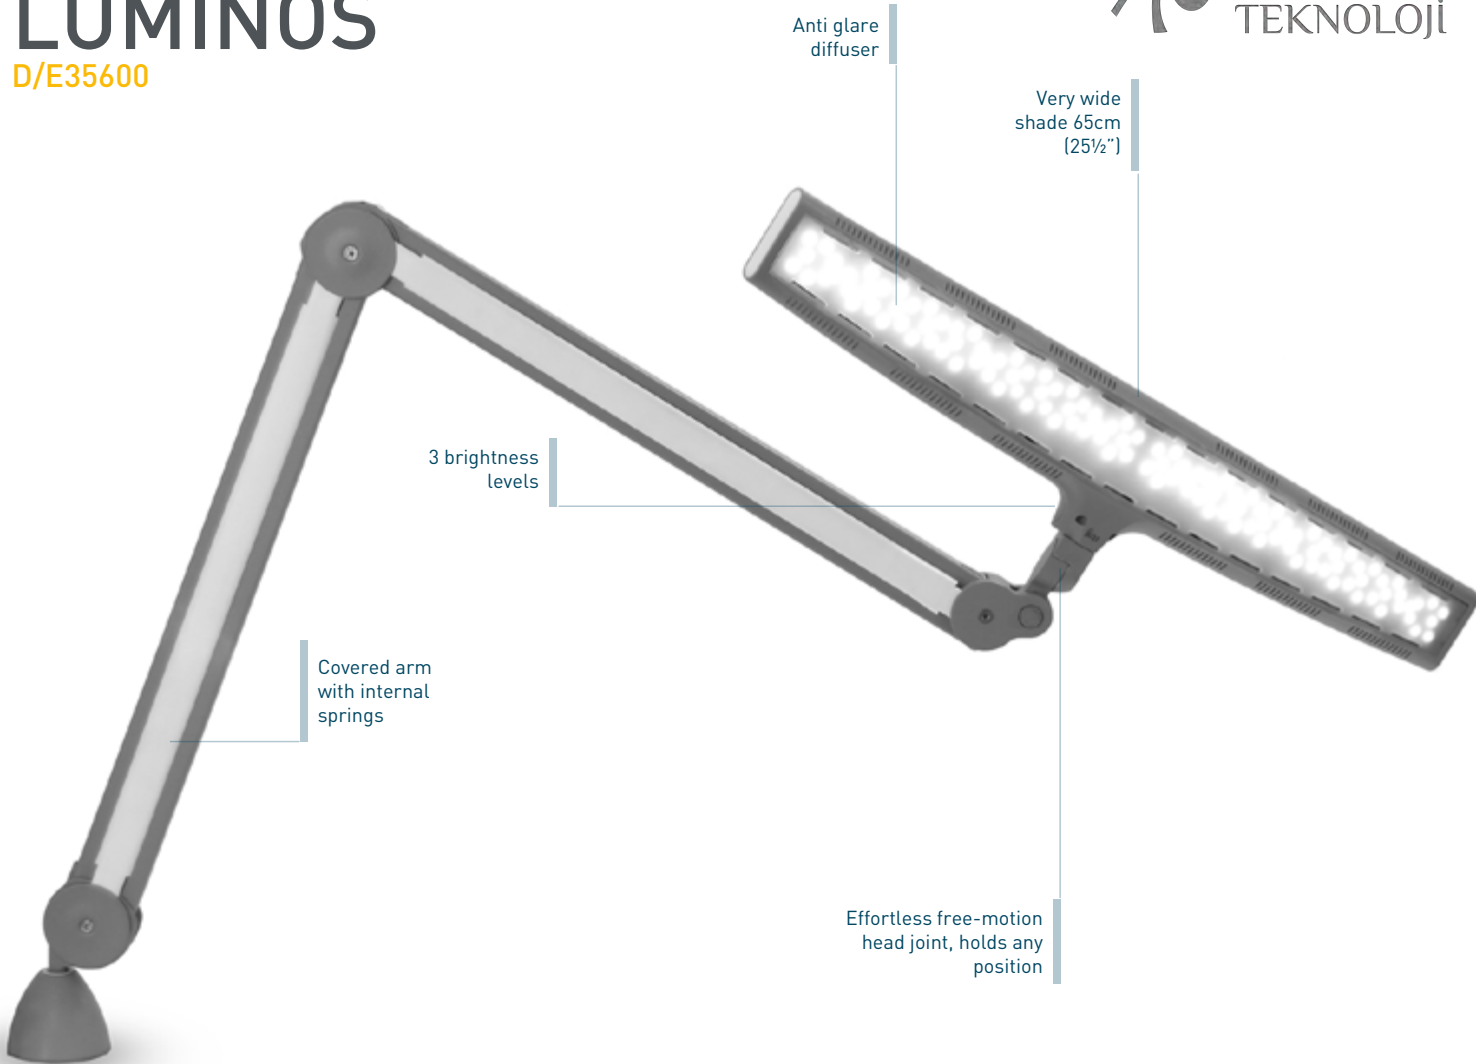

LUMINOS

D/E35600

This powerful LED lamp provides the ultimate in high light output with an exceptionally wide spread of light that is dimmable. Ideal for work benches and illuminating large surfaces. The arm has a long reach of 112cm (44.1") and can be moved easily with one hand. The shade can be positioned effortlessly, exactly where it is needed. With the addition of an optional floorstand the lamp can be easily moved for extra mobility. A piece of precision engineering, incorporating the latest high power LED technology.

Lux Values (Measured at 30cm/12")
Luminos - D/E35600

Technical Information

Light Output	
Light Source	120 SMD LEDs
Lumens	1,566 lm
Lux	3,800 Lux at 30cm (12")
Colour Temperature	6,000°K daylight
Power Consumption	24W
Product Information	
Colour	Dark Grey / White
Reach	112cm (44.1")
Accessories	
Table Base	D52060
Floorstand	D53060 or D53070